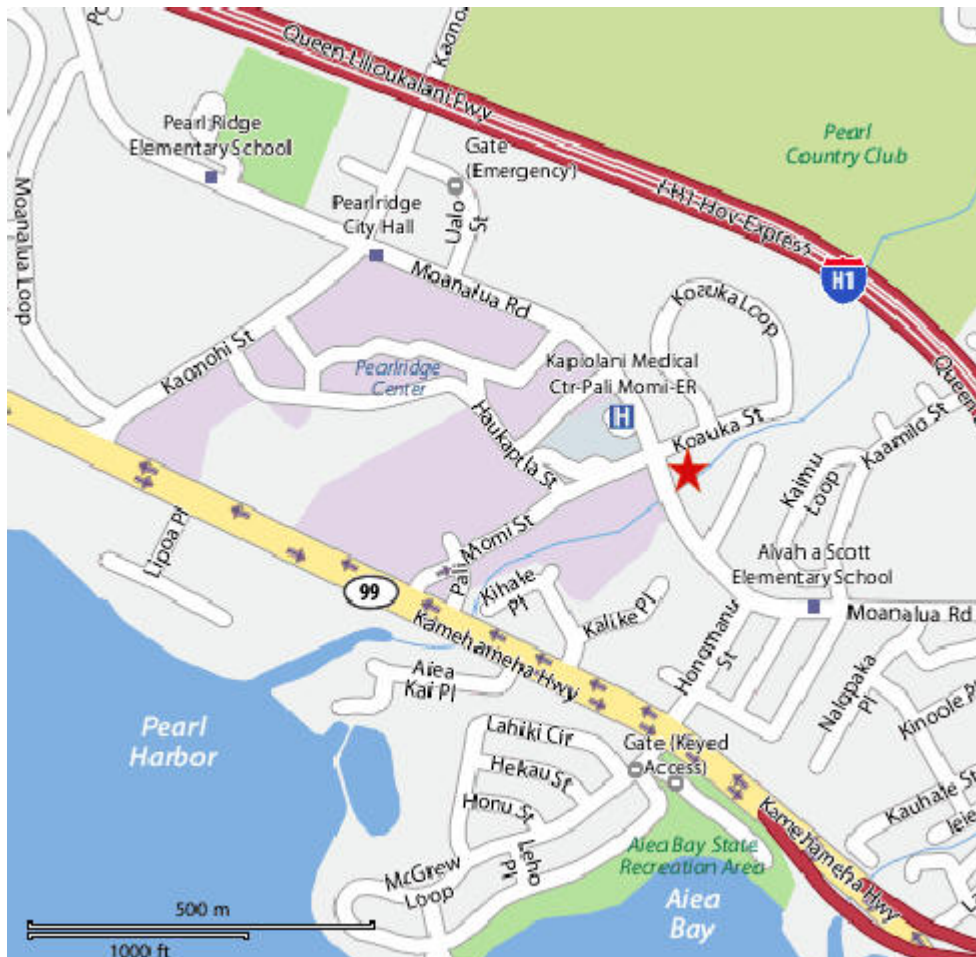

Directions to Pacific Christian University

For 2009-2010 academic year, PCU is meeting at Our Savior Lutheran School, on Moanalua Road, in Aiea. This school is at the intersection of Moanalua Road and Pali Momi Street and is across the street from ToysRUs. For more information you may call (808)888-2846.

You may also consult the map below for additional details.

Address: Our Savior Lutheran School, 98-1098 Moanalua Rd, Aiea, HI 96701